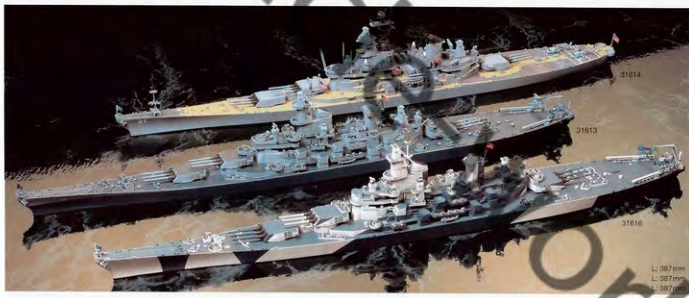

31614 U.S. NAVY BATTLESHIP BB-62 NEW JERSEY

31613 U.S. NAVY BATTLESHIP BB-63 MISSOURI

31616 U.S. NAVY BATTLESHIP BB-61 IOWA

L: 387mm
L: 387mm
L: 387mm