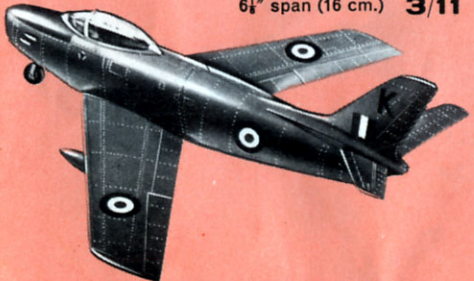

321P NORTH AMERICAN 'SABRE'
6½" span (17 cm.) **3/11**