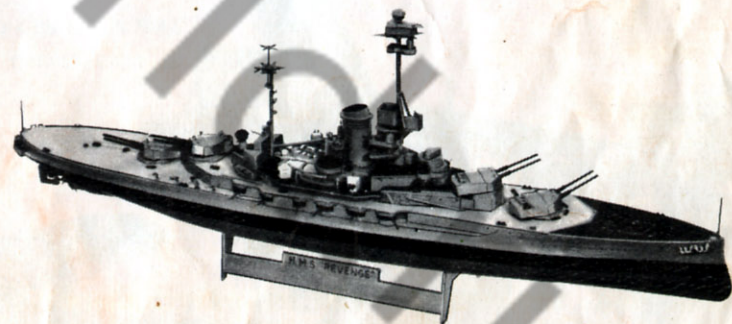

NEW 1/500 SCALE BATTLESHIP

122P H.M.S. 'REVENGE' 14 15/16" long (38 cms.) 6/-