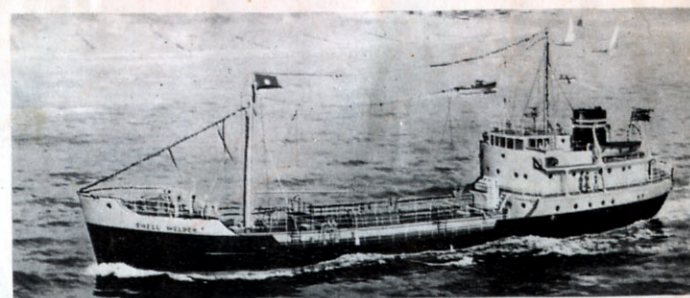

All **FROG** KITS include  
swivelling display stand, cement,  
top quality transfers and  
complete instructions.

347P SHELL COASTAL TANKER. An outstanding model comprising over  
180 parts and realistically moulded in absolute detail. Length 15½" (39 cm.) 12/6