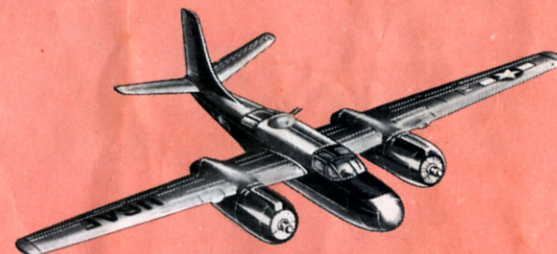

## AUTHENTIC SCALE MODELS

Form your own Air Command with these authentic models of World famous aircraft . . . finish perfect and accurate in every detail.

384P DE HAVILLAND 'BEAVER'  
approx. 7" span (18 cm.) 2/-

383P SHORT 'SEALAND'  
approx. 7" span (18 cm.) 2/-

377P BOEING 'B.47' STRATOJET  
approx. 7" span (18 cm.) 2/-

378P BOEING 'B.52' STRATOFORTRESS  
approx. 7" span (18 cm.) 2/-

385P DOUGLAS B26B 'INVADER'  
approx. 7" span (18 cm.) 2/-