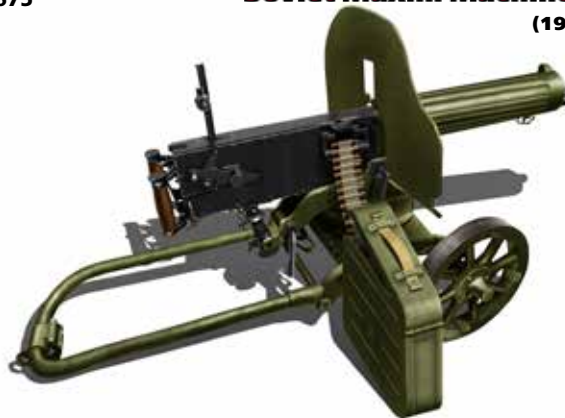

**Soviet Maxim Machine Gun
(1910/30)**