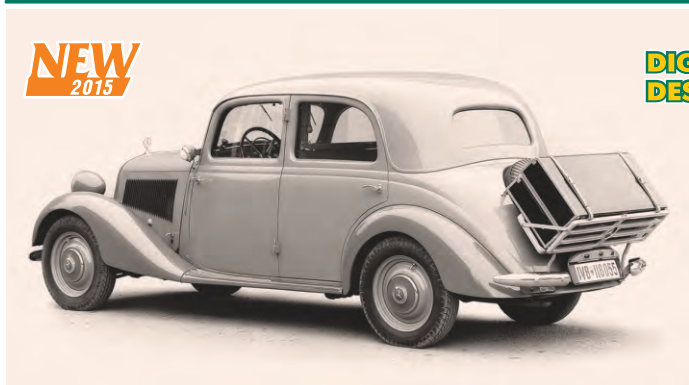

**NEW
2015**

**DIGITAL
DESIGN**

72168 Tank hunter 2S14 "Zhalo-S" (Sting)

120mm SP mortar
2S23 Nona-SVK

72169

**NEW
2015**

72171

BTR-80 APC

72551 Snipe Heavy Utility 4x2 (Station Wagon - Woodie)

72552 Super Snipe 8CWT

NEW 2015

DIGITAL DESIGN

NEW 2015

72554 Kfz.1 Type 170 VK, Staff Car

72556 Polizeitourenwagen V-170

NEW 2015