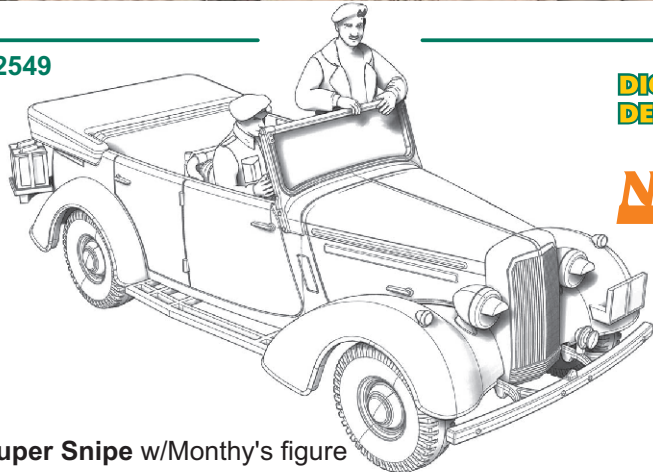

Super Snipe w/Monthy's figure

DIGITAL DESIGN

NEW 2015