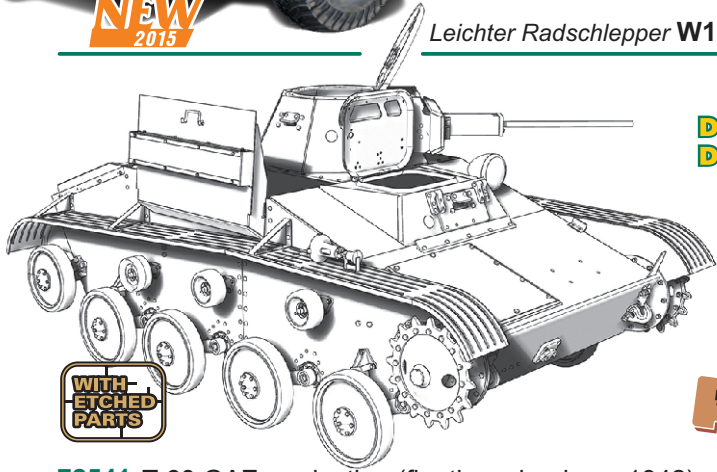

DIGITAL DESIGN

WITH ETCHED PARTS

RUBBER TRACKS

NEW 2015

Leichter Radschlepper W15T 72540

T-60

zavod #264 (m.1942)

DIGITAL DESIGN

NEW 2015

WITH ETCHED PARTS

RUBBER TRACKS

72541 T-60 GAZ production (floating wheels, m.1942)

72542 BM-8-24 Katyusha on T-60 chassis

1914 GREAT WAR 2014

DIGITAL DESIGN

NEW 2015