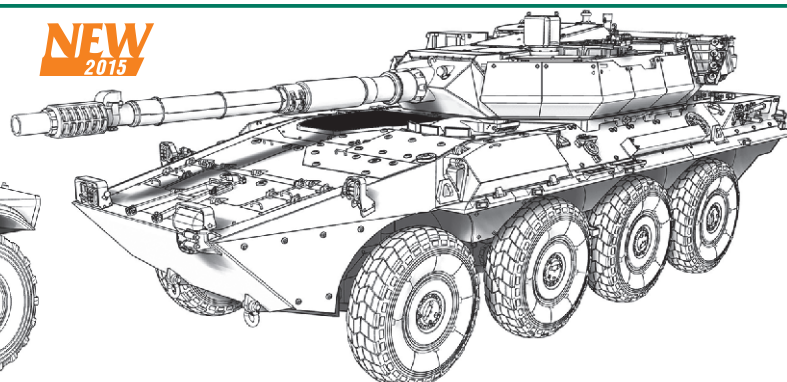

VBL Mistral (AA version).Long ch.

NEW 2015

72424 Centauro B1T Italian wheeled tank