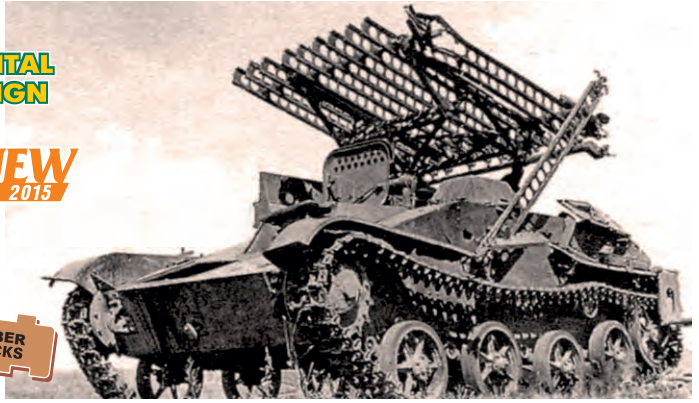

NEW 2015

WITH ETCHED PARTS

RUBBER TRACKS

72541 T-60 GAZ production (floating wheels, m.1942)

72542 BM-8-24 Katyusha on T-60 chassis

1914 GREAT WAR 2014

DIGITAL DESIGN

NEW 2015