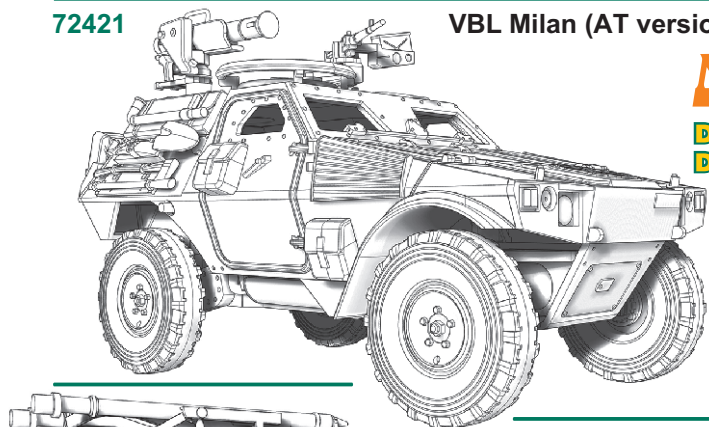

DIGITAL DESIGN

NEW 2015

72557 Personenwagen Typ 170V (4 door sedan)

72420 VBL (Light Armored Vehicle) short ch. 7.62 MG

72421 VBL Milan (AT version)

NEW 2015

DIGITAL DESIGN

72422 VBL short chassie 12.7mm MG