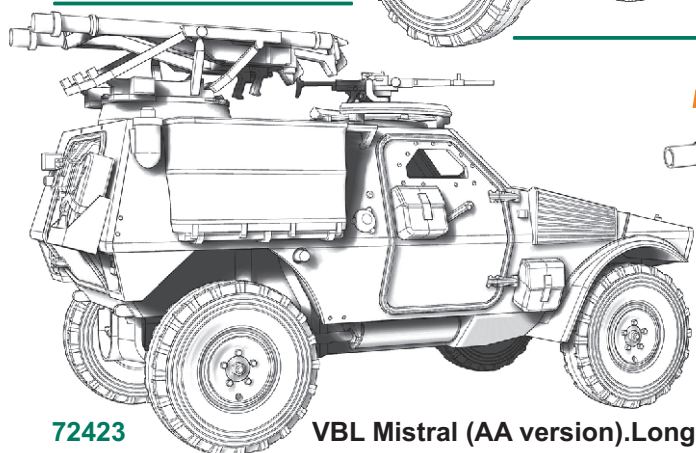

DIGITAL DESIGN

NEW 2015

72557 Personenwagen Typ 170V (4 door sedan)

72420 VBL (Light Armored Vehicle) short ch. 7.62 MG

72421 VBL Milan (AT version)

NEW 2015

DIGITAL DESIGN

72422 VBL short chassie 12.7mm MG