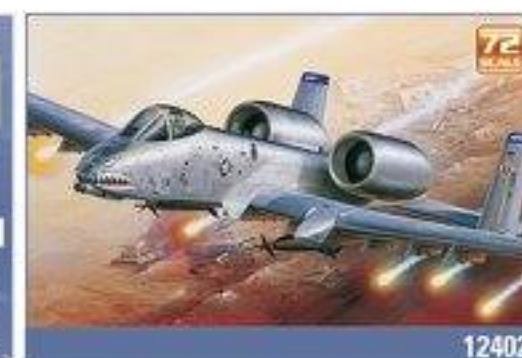

A-10A "OPERATION IRAQI FREEDOM"