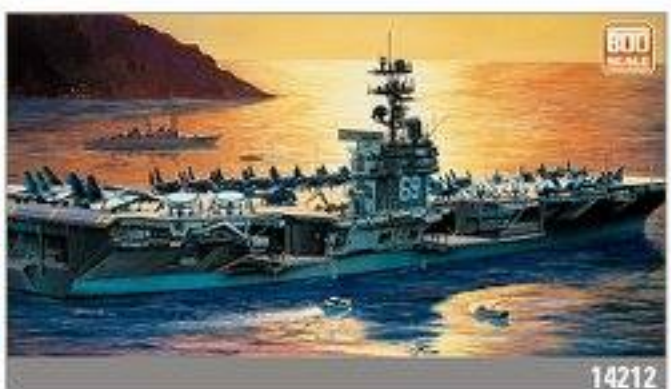

U.S.S. CVN-69 EISENHOWER