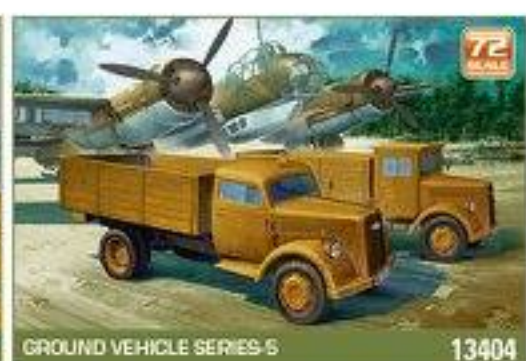

1/35 U.S. ARMY M1A2 TUSK II

GERMAN PANTHER F

GERMAN HEAVY TANK TIGER II

U.S. 2.5ton CARGO TRUCK & ACCESSORIES

GERMAN CARGO TRUCK (EARLY & LATE)

U.S. AMBULANCE & TOWING TRACTOR

M3 HALF TRACK & 1/4ton AMPHIBIAN VEHICLE