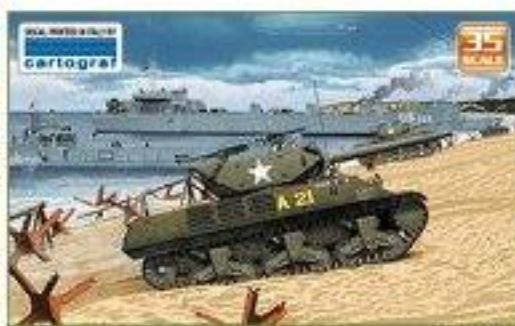

13288

U.S. ARMY M10 GMC