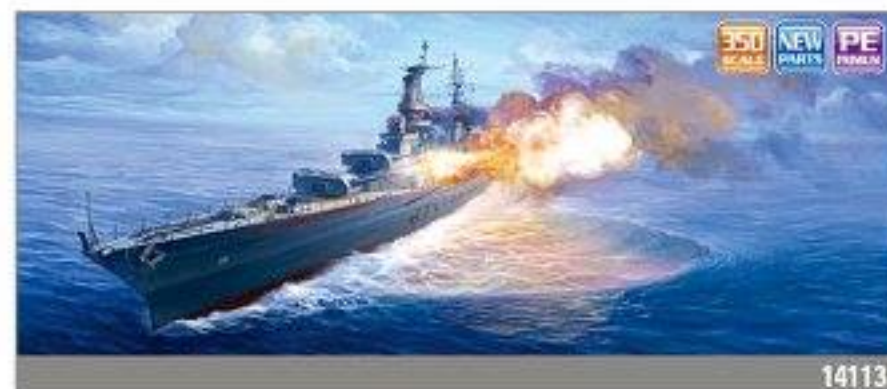

U.S.S. INDIANAPOLIS (CA-35) & IJN I-58 W/KAITEN