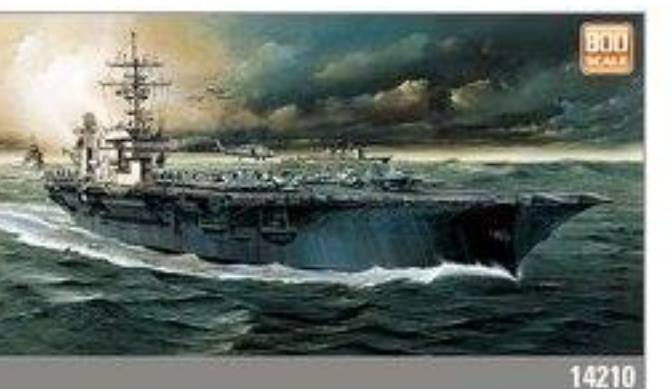

U.S.S. CVN-63 KITTY HAWK