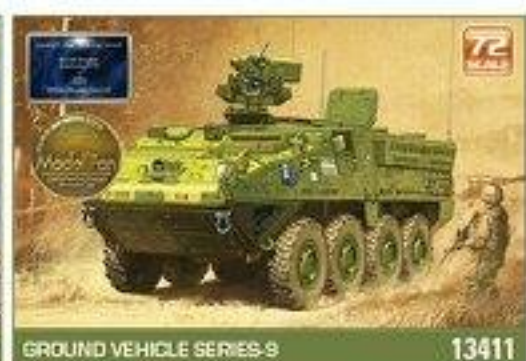

U.S. TANK TRANSPORTER DRAGON WAGON M1126 STRYKER