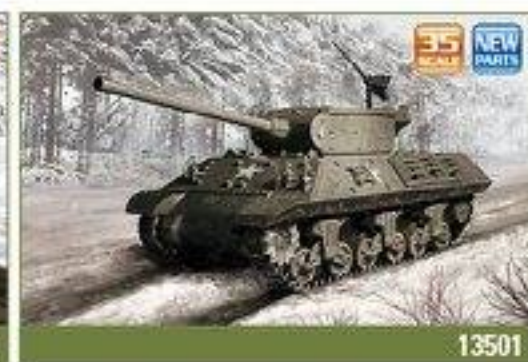

M36/M36B2 "BATTLE OF THE BULGE"