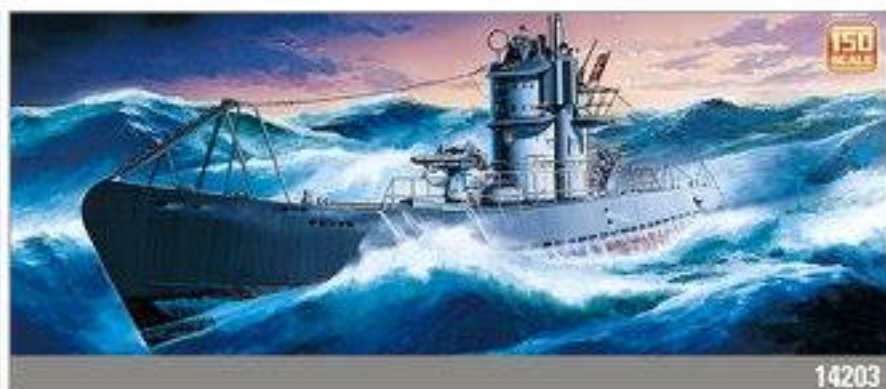

U-BOOT DEUTSCHE KRIEGSMARINE TYP IX B