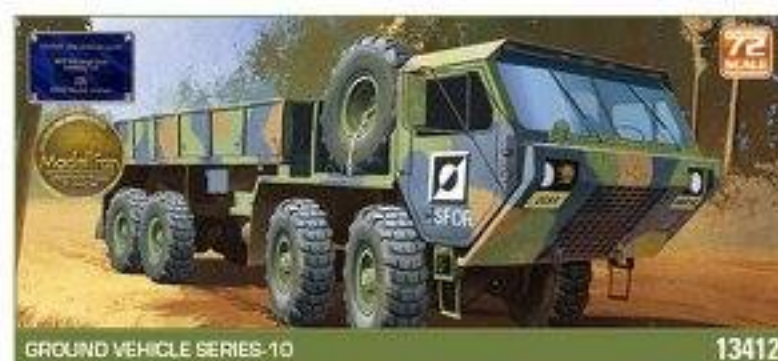

M977 8x8 CARGO TRUCK