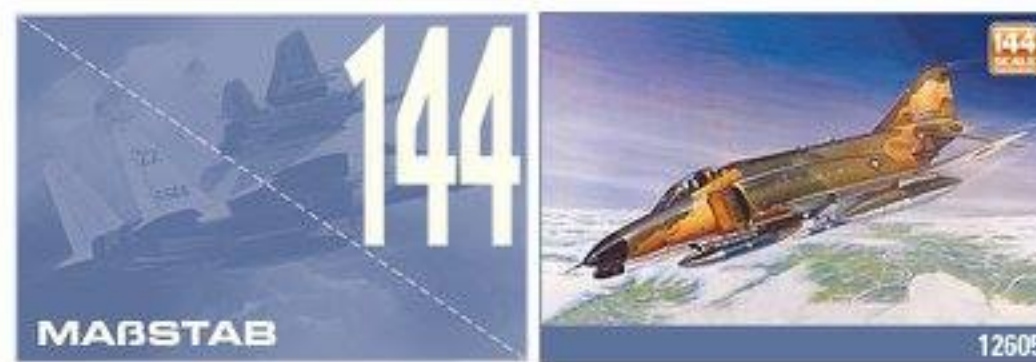

USAAF B-17E "PACIFIC THEATER" USN F/A-18C "VFA-82 MARAUDERS" USN F/A-18F "VFA-103 JOLLY ROGERS"

IL-2 M & PANTHER D

BRITISH ARMY AH-64D "AFGHANISTAN" USAF F-16C "MULTIROLE FIGHTER"

Me262A-1/2 "LAST ACE" USN SB2C-4 "OPERATION ICEBERG"