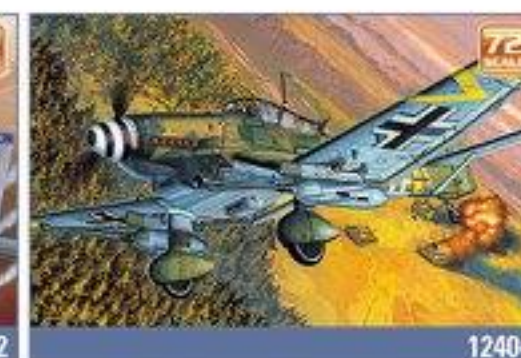

JU87G-2 STUKA "KANONEN VOGEL"