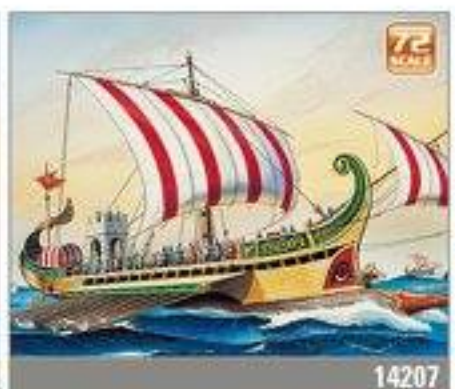

ROMAN WARSHIP CIRCA B.C. 50