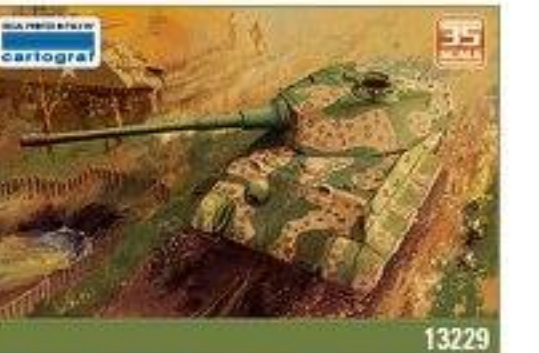

GERMAN KING TIGER "LAST PRODUCTION"