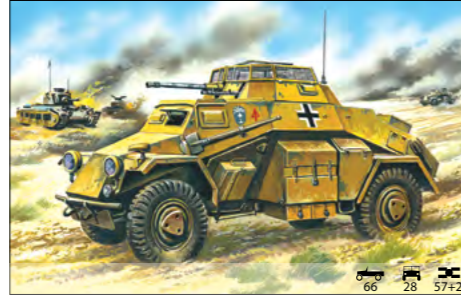

14406 Ilyushin-62M German Air Force Passenger Aircraft

72251 3,7 cm Pak 36

72411 Sd.Kfz.222

72421 Sd.Kfz.223

72431 Sd.Kfz.260

72441 Sd.Kfz.261

72451 Krupp L2H143 Kfz.70

72471 G4 (1935 production)