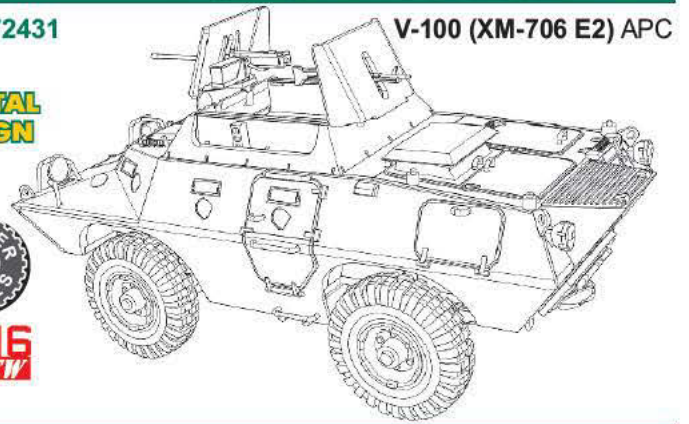

72426

RUBBER TRACKS

DIGITAL DESIGN 72427

2016 NEW

RUBBER TRACKS

72428

72429

DIGITAL DESIGN

2016 NEW

72430

DIGITAL DESIGN

RUBBER TYRES
2016 NEW

72431

2016 NEW

RUBBER TYRES

72538

2016 NEW

RUBBER TYRES

WITH ETCHED PARTS

RUBBER TRACKS

DIGITAL DESIGN