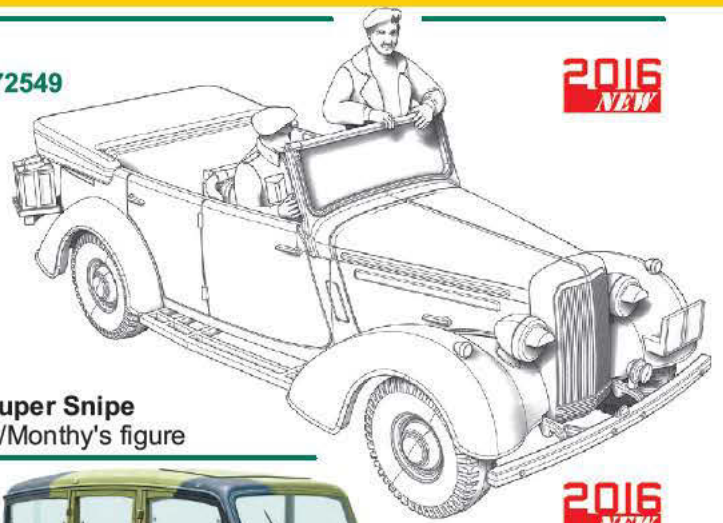

RUBBER TRACKS

DIGITAL DESIGN

2016
NEW

72542 BM-8-24 Katiusha on T-60 chassis

72549

2016
NEW

Super Snipe
w/Monthy's figure

2016
NEW