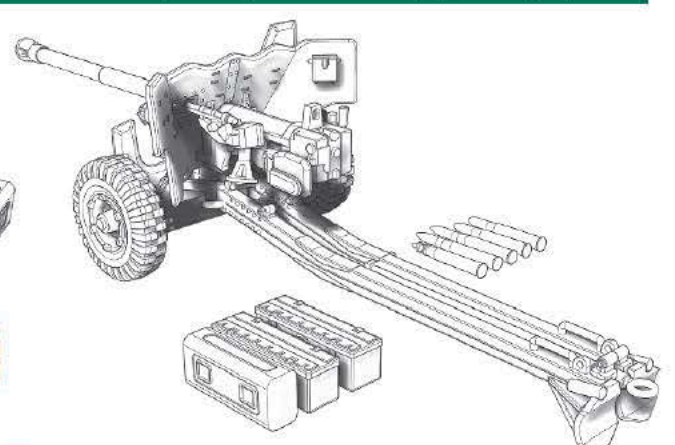

72561 Panzer Nest - German WW2 mobile MG bunker

2016
NEW

72560 MB-770K (W-150) Cabriolet D (5 passenger)

72562 US M-1 57mm AT gun (early production)

72563 Ordnance QF 6-pounder 7cwt Mk.II

2016
NEW