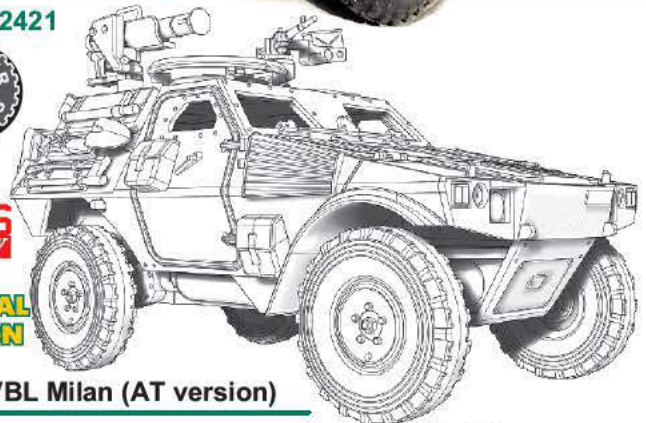

72177

2016 NEW RUBBER TYRES

DIGITAL DESIGN

72178

2016 NEW

SPM-2 (special Police vehicle) Tiger

72179

RUBBER TYRES

2016 NEW DIGITAL DESIGN

72180

72182

DIGITAL DESIGN

2016 NEW

RUBBER TYRES

72183

72421

72420

RUBBER TYRES

2016 NEW

DIGITAL DESIGN

72423

DIGITAL DESIGN

2016 NEW

RUBBER TYRES

2016 NEW