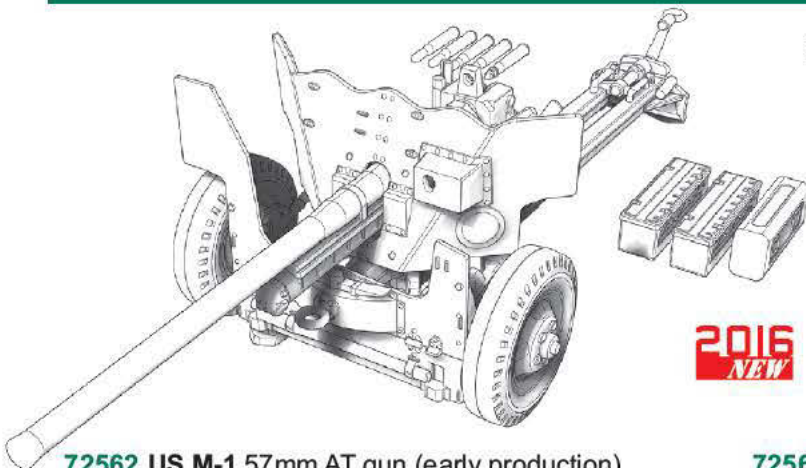

72563 Ordnance QF 6-pounder 7cwt Mk.II

72562 US M-1 57mm AT gun (early production)