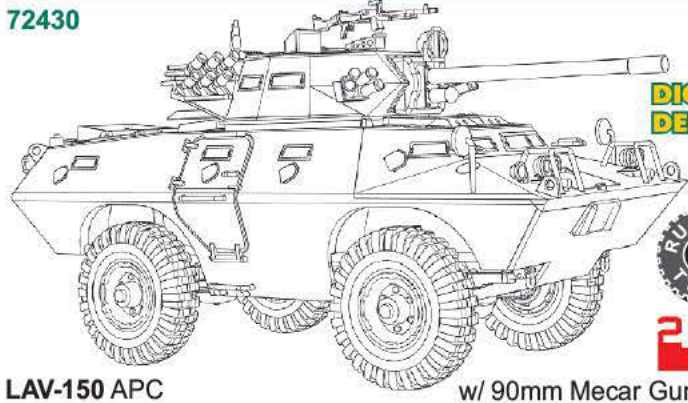

IDF Centurion Mk.5

Long Range Centurion Mk.3/5 w/external Fuel Tanks

72428

72429

DIGITAL DESIGN

2016 NEW

FV4005 183mm on Centurion hull

72430