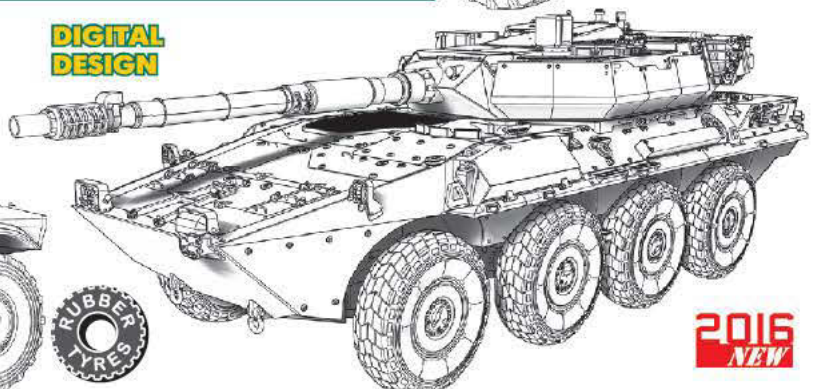

VBL (Light Armored Vehicle) short ch. 7.62 MG

VBL Milan (AT version)

VBL Mistral (AA version). Long ch.

72424 Centauro B1T Italian wheeled tank

2016 NEW