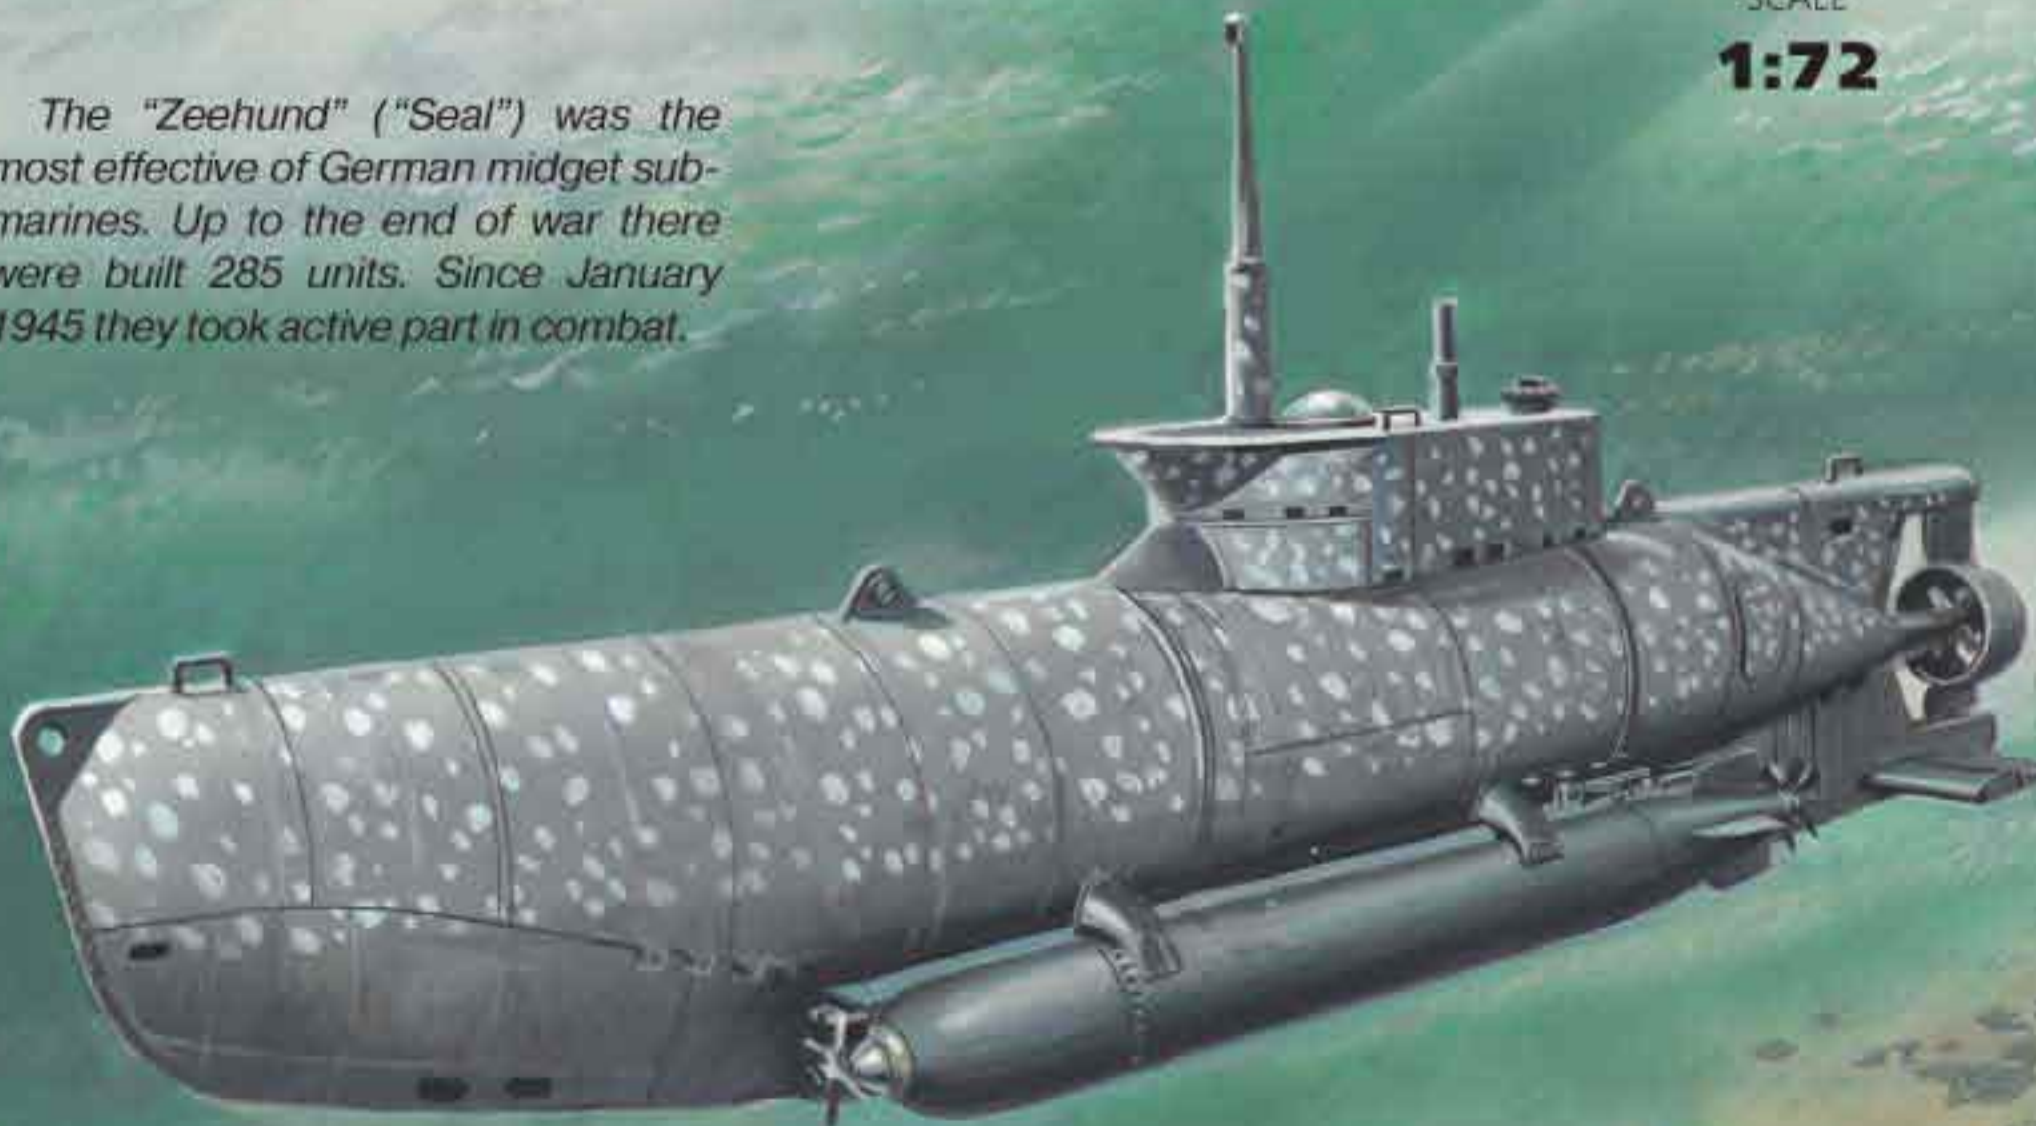

SCALE

1:72

The "Zeehund" ("Seal") was the most effective of German midget submarines. Up to the end of war there were built 285 units. Since January 1945 they took active part in combat.

2009

January

S	M	T	W	T	F	S
				1	2	3
4	5	6	7	8	9	10
11	12	13	14	15	16	17
18	19	20	21	22	23	24
25	26	27	28	29	30	31