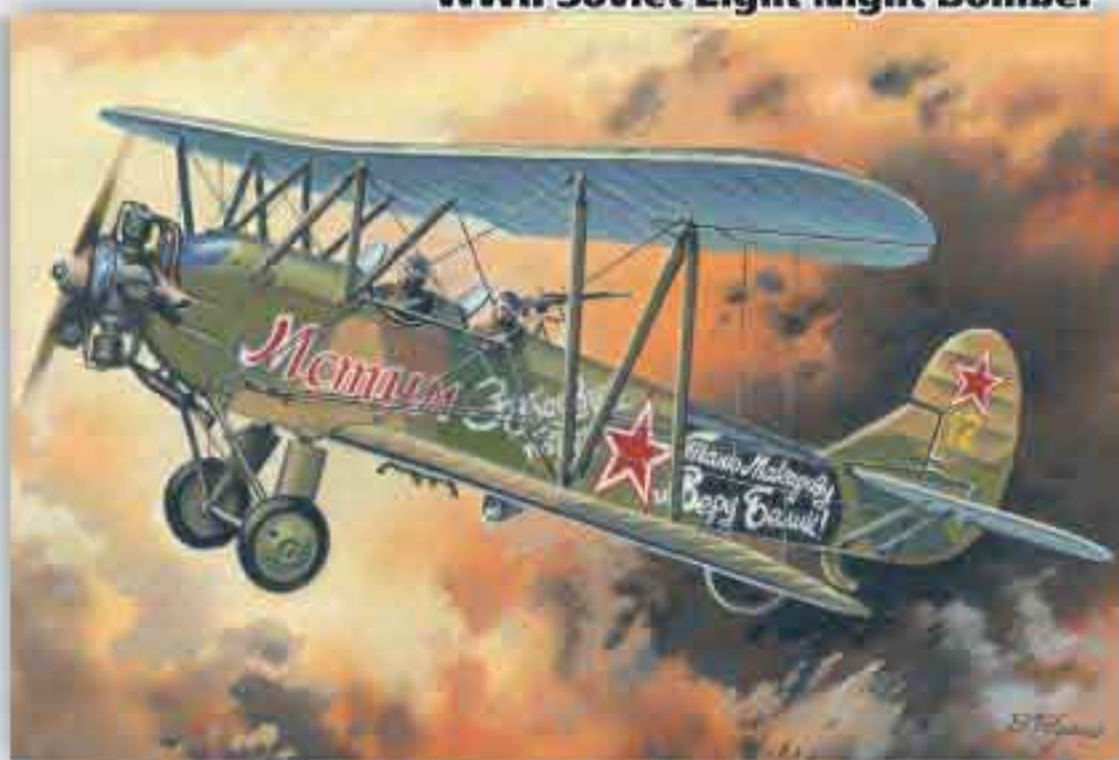

72134 Bf 109E-4

WWII German Night Fighter

The Messerschmitt Bf 109 is a symbol of German Luftwaffe air power.

The modification Bf 109E-4 has appeared in 1940. Some aircraft served as night fighters in the Reich Air Defense units during 1941.

72233 He 70G-1

German Passenger Aircraft

72241 U-2/Pe-2VS

WWII Soviet Light Night Bomber

One of the most numerous and famous aircraft in the world aviation history was the Polikarpov U-2.

During WWII U-2 got the weapon. These planes named U-2VS were successfully used as light night bombers (with female crews too).

SCALE
1:48

WWW.ICM.COM.UA

48093 LaGG-3 series 7-11

WWII Soviet Fighter

The LaGG-3 was belonged to the new generation of Soviet fighters that were created just before WWII. Aircraft series 11 had armament included one ShVAK cannon, one BS machine gun and rocket projectiles. In air battles of the war in the Soviet-German front LaGG-3 showed its solid construction, power armament. In skilful hands it was became menacing weapon of the air war.